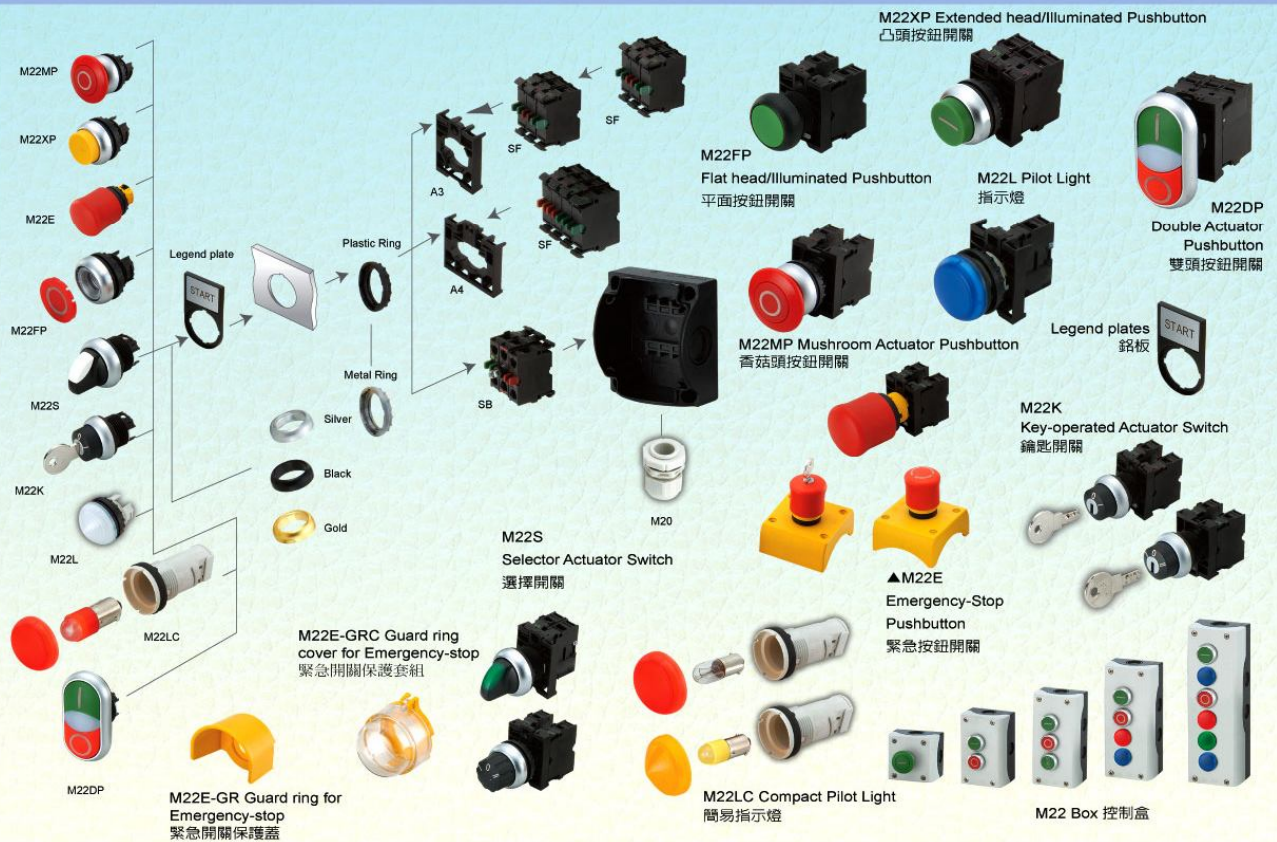

2.MVS-3203 快速端子長柄  
Fasten terminal

3.MVS-3400 焊接端子按鍵  
Solder terminal

MFS FOOT SWITCHES

腳踏開關

10A/15A 250V AC

MINIATURE 小型  
MFS-1001

MINIATURE WITH LOCK  
小型附固定片  
MFS-1012

MEDIAN TYPE  
標準型  
MFS-1021  
1022  
1031  
1032

# MJ2 微動開關 MICRO SWITCHES

15A 250V AC

◆ OIL - TIGHT SERIES 防油系列: MJ2-1315, MJ2-1317, MJ2-1513, MJ2-1514, MJ2-1515, MJ2-1711, MJ2-1712, MJ2-1713, MJ2-1714

# M22 按鈕開關 M22 PUSHBUTTONS 10A 300V AC

MEA 輕小型限制開關

MINI LIGHT LIMIT SWITCHES 6A 250V AC

"G" TYPE

MEA-9104G

PRE-CABLE TYPE

MEA-9104A

M4 密封式限制開關

ENCLOSED LIMIT SWITCHES 5A 250V AC

MJ1 密閉式限制開關

ENCLOSED LIMIT SWITCHES 15A 250V AC

▼ OIL - TIGHT SERIES 防油系列 ▼

SOCKET 繼電器座

10A 300V AC

M8 強制脫離開關

M8 POSITIVE OPENING POSITION SWITON